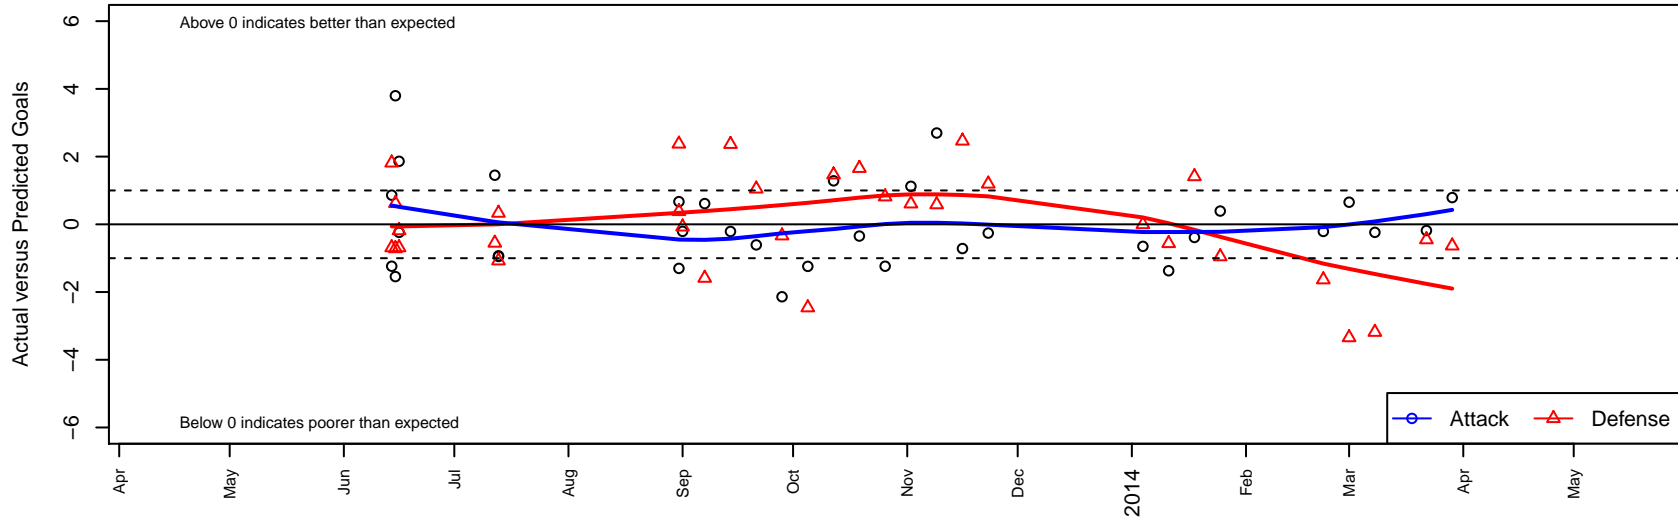

# Seattle United Shoreline Blue B00

Seattle United Regional  
 Seattle, WA  
 B00 total strength=800  
 attack=1.6 defense=0.63  
 fall league = NPSL B13D1, NPSL Spr B13D1  
 alt names used:  
 Seattle United Shoreline Blue B00  
 Seattle United Shoreline Blue  
 SU/Shoreline B00 Blue  
 SU/Shoreline Blue  
 Seattle United Shoreline B00 Blue  
 SU Shoreline B00 Blue  
 Seattle United SL Blue [B00]  
 Seattle United SL Blue  
 2013 Seattle United Shoreline B00 Blue

Venues played:  
 Shoreline Classic BU13  
 Seattle Cup BU13  
 Labor Day Cup BU13  
 NPSL B13D1  
 Founders Cup B00  
 NPSL Spr B13D1

**Seattle United Shoreline Blue B00**  
 Dots are actual minus expected GF (blue circles) and GA (red triangles).  
 Blue line is smoothed change in attack strength. Red is smoothed change in defense strength.